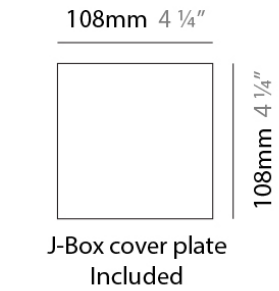

#### PHYSICAL

Shape: Rectangle  
 Length (mm): 128  
 Length (in): 5 1/16  
 Height (mm): 85  
 Height (in): 3 3/8  
 Extension (mm): 117  
 Extension (in): 4 5/8  
 Light Distribution: Direct / Indirect  
 Weight (kg): 1.4  
 Weight (lbs): 3  
 Fixture Finish: SST  
 Fixture Material: Metal

#### RATINGS AND CERTIFICATIONS

Certified By: CSA Certified to UL and CSA Standards  
 IP rating: IP20

128mm 5 1/16"

117mm 4 5/8"

J-Box cover plate Included

#### PHYSICAL

Shape: Rectangle  
 Length (mm): 128  
 Length (in): 5 1/16  
 Height (mm): 85  
 Height (in): 3 3/8  
 Extension (mm): 117  
 Extension (in): 4 5/8  
 Light Distribution: Direct / Indirect  
 Weight (kg): 1.4  
 Weight (lbs): 3  
 Fixture Finish: WHI  
 Fixture Material: Metal

#### PHYSICAL

Shape: Rectangle  
 Length (mm): 253  
 Length (in): 9 <sup>15</sup>/<sub>16</sub>"  
 Height (mm): 85  
 Height (in): 3 <sup>3</sup>/<sub>8</sub>"  
 Extension (mm): 117  
 Extension (in): 4 <sup>5</sup>/<sub>8</sub>"  
 Light Distribution: Direct / Indirect  
 Weight (kg): 1.8  
 Weight (lbs): 4  
 Fixture Finish: SST  
 Fixture Material: Metal